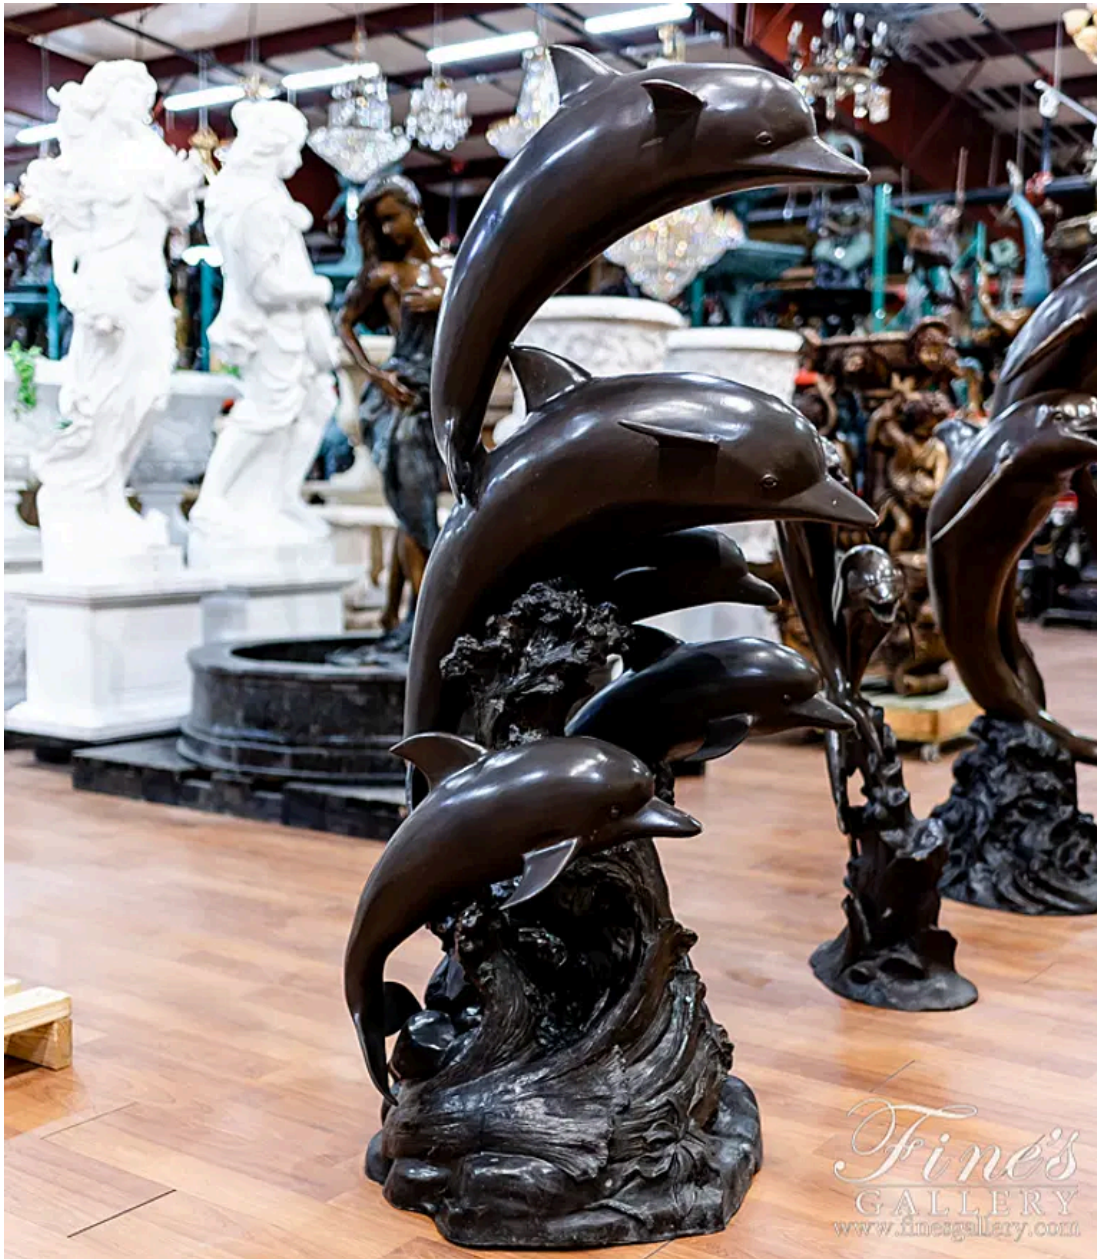

The Beauty of Dolphins Bronze Fountain

MODEL BF-112 / BRONZE

Leaping above Antique Patina waves, these happy Classic Black Bronze dolphins are fun-loving creatures. Fine's Gallery uses only the most perfected methods of bronzing to create our beautiful pieces. Call for more info on this bronze dolphin fountain.

DIMENSIONS

23" W x 60" H x 32" D

COLOR

-
BRONZE

AVAILABILITY

OUT OF STOCK

CONTACT

(239) 277-0009 - sales@finesgallery.com
Bonita Springs, Florida

WWW.FINESGALLERY.COM

Model BF-112
Page 1 of 8

The Beauty of Dolphins Bronze Fountain - BF-112 (View 2)

The Beauty of Dolphins Bronze Fountain - BF-112 (View 3)

The Beauty of Dolphins Bronze Fountain - BF-112 (View 4)