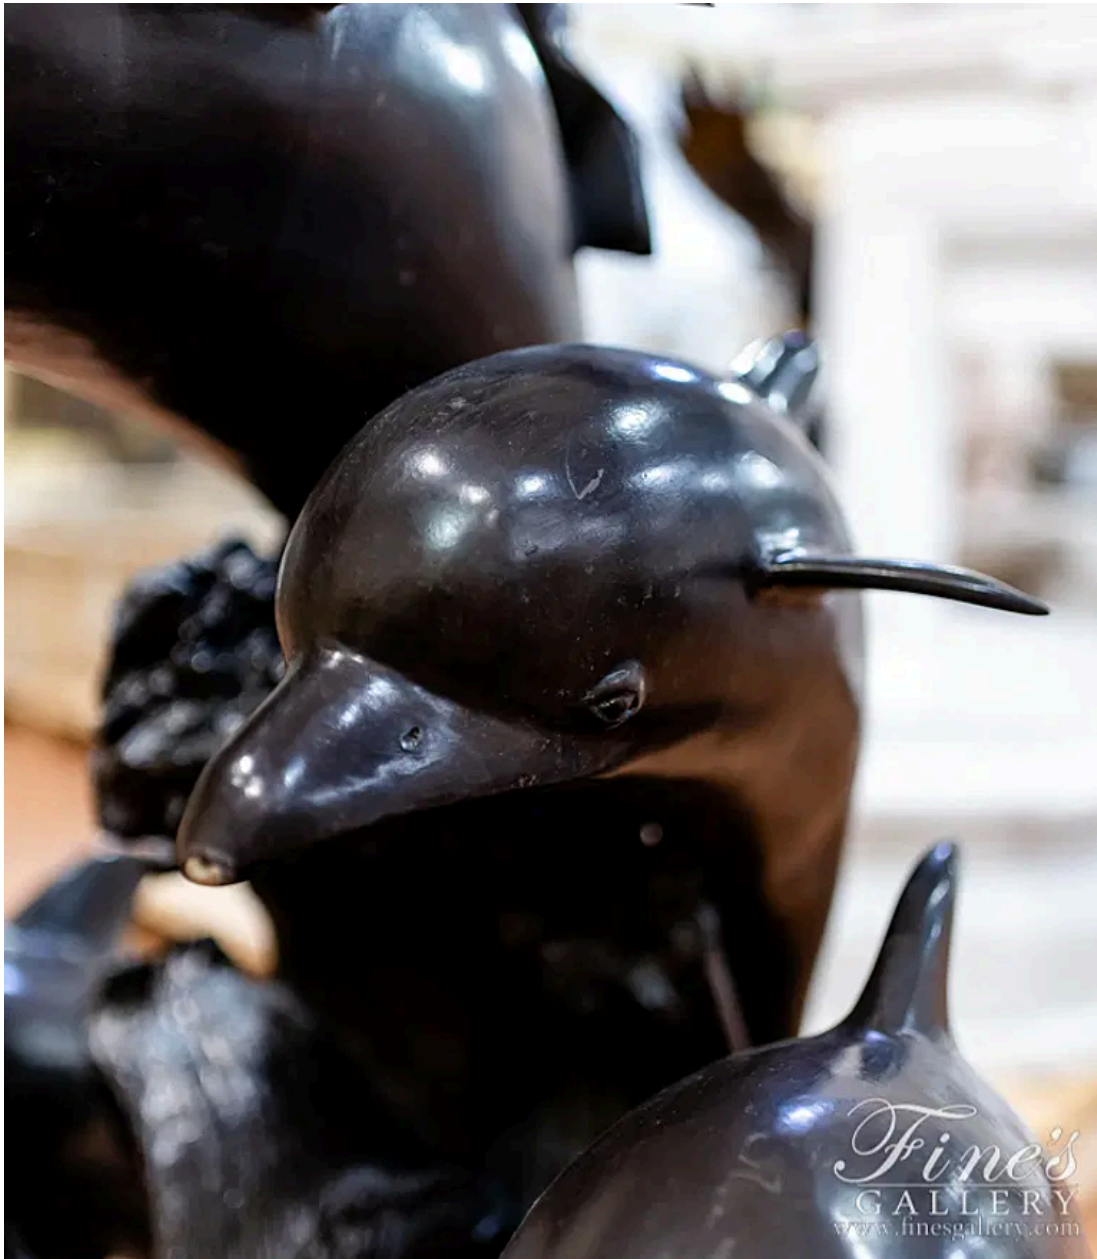

The Beauty of Dolphins Bronze Fountain - BF-112 (View 6)