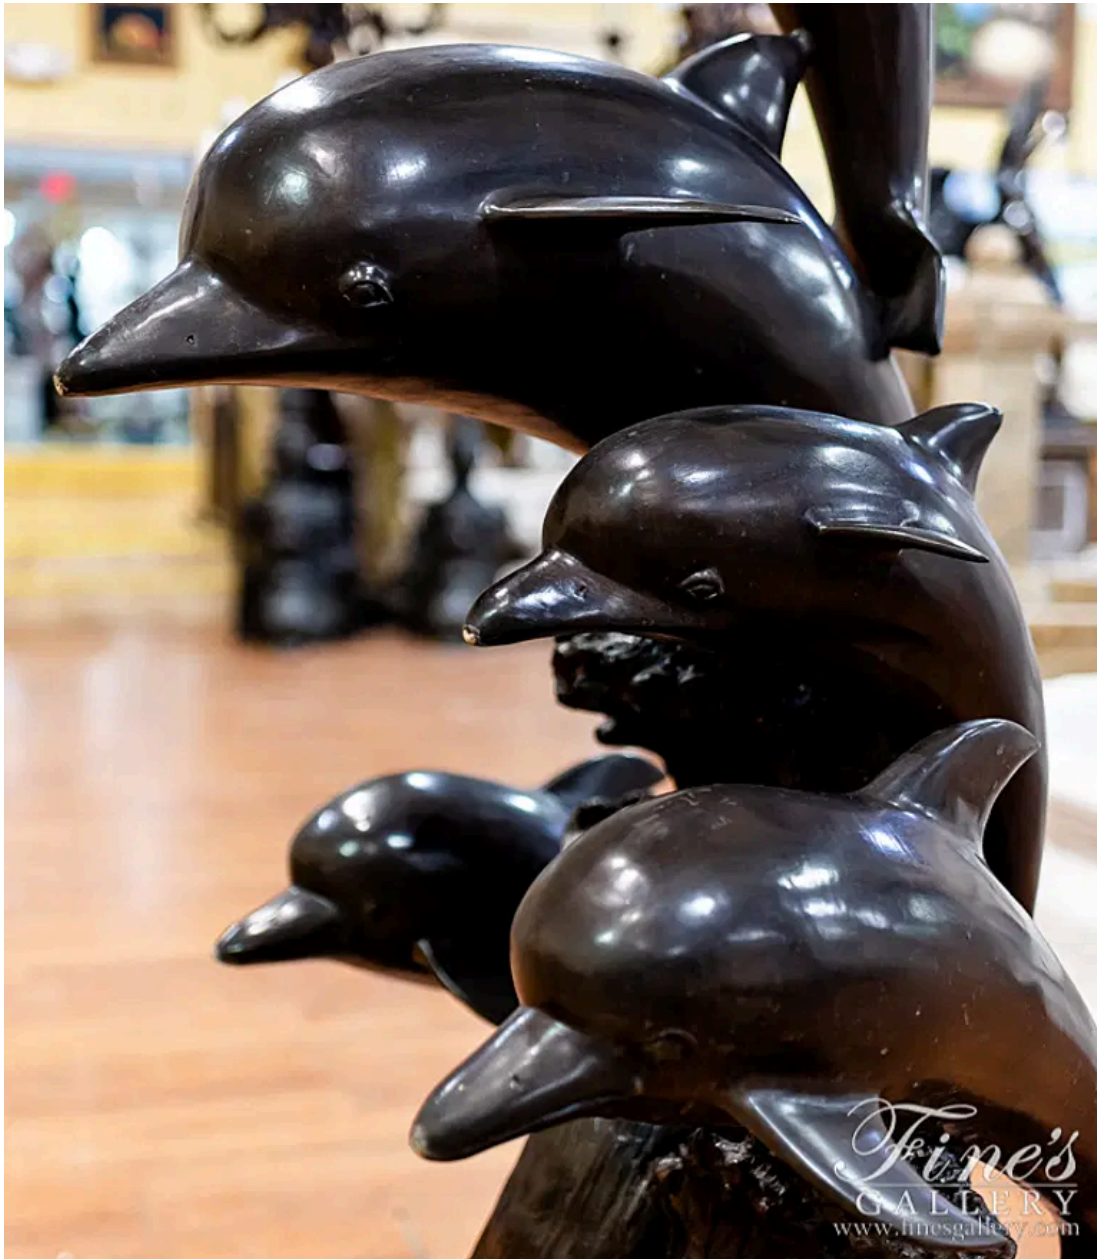

The Beauty of Dolphins Bronze Fountain - BF-112 (View 3)