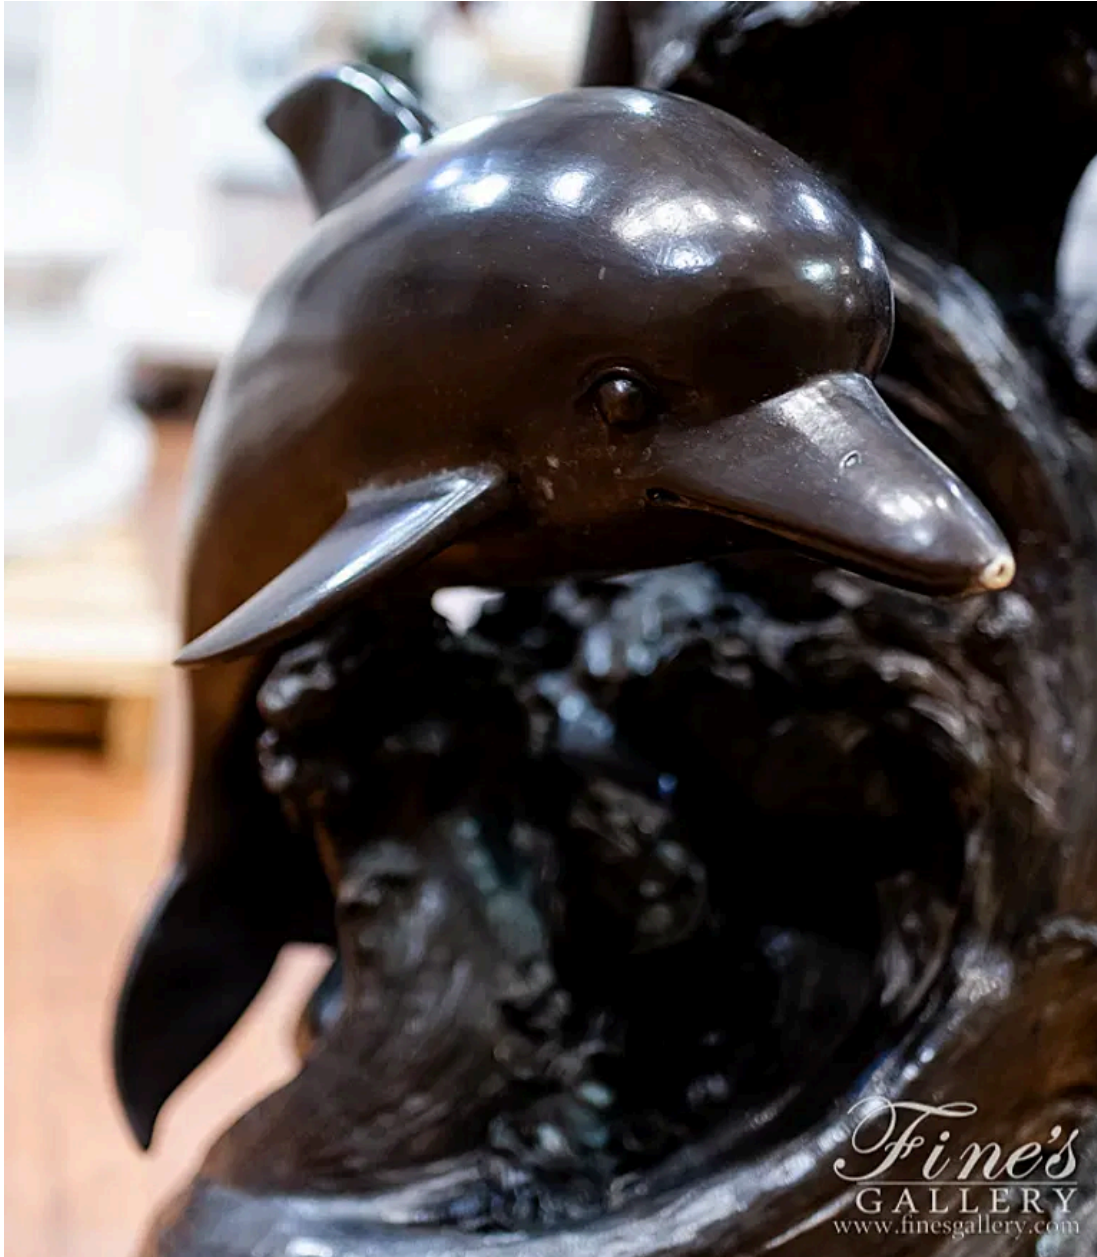

The Beauty of Dolphins Bronze Fountain - BF-112 (View 7)