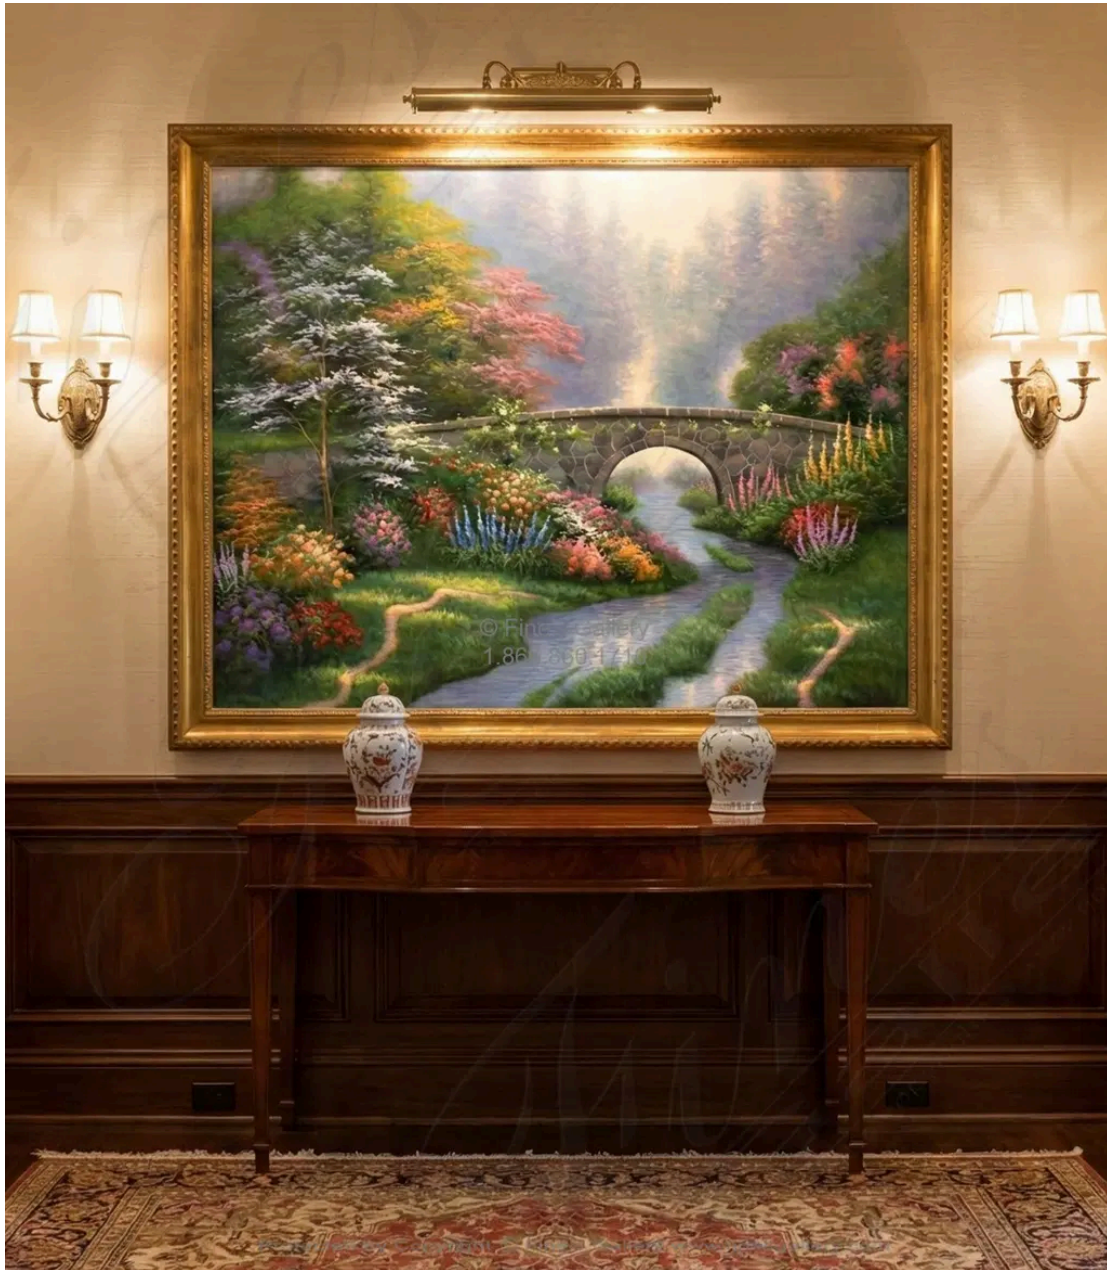

Paradise Canvas Art

MODEL ART-082 / CANVAS

Paradise canvas art is a hue of perfection in nature, flowers and green grass, with a river deep. Framed: H: 41 x L: 52 Canvas H: 47 L: 36 Please call for additional information. Free Shipping - Framed / Unframed - All Artwork copyrighted.

DIMENSIONS

52" W x 41" H x 1" D

COLOR

-
CANVAS

PRICE

\$2,195.00
IN STOCK

CONTACT

(239) 277-0009 - sales@finesgallery.com
Bonita Springs, Florida